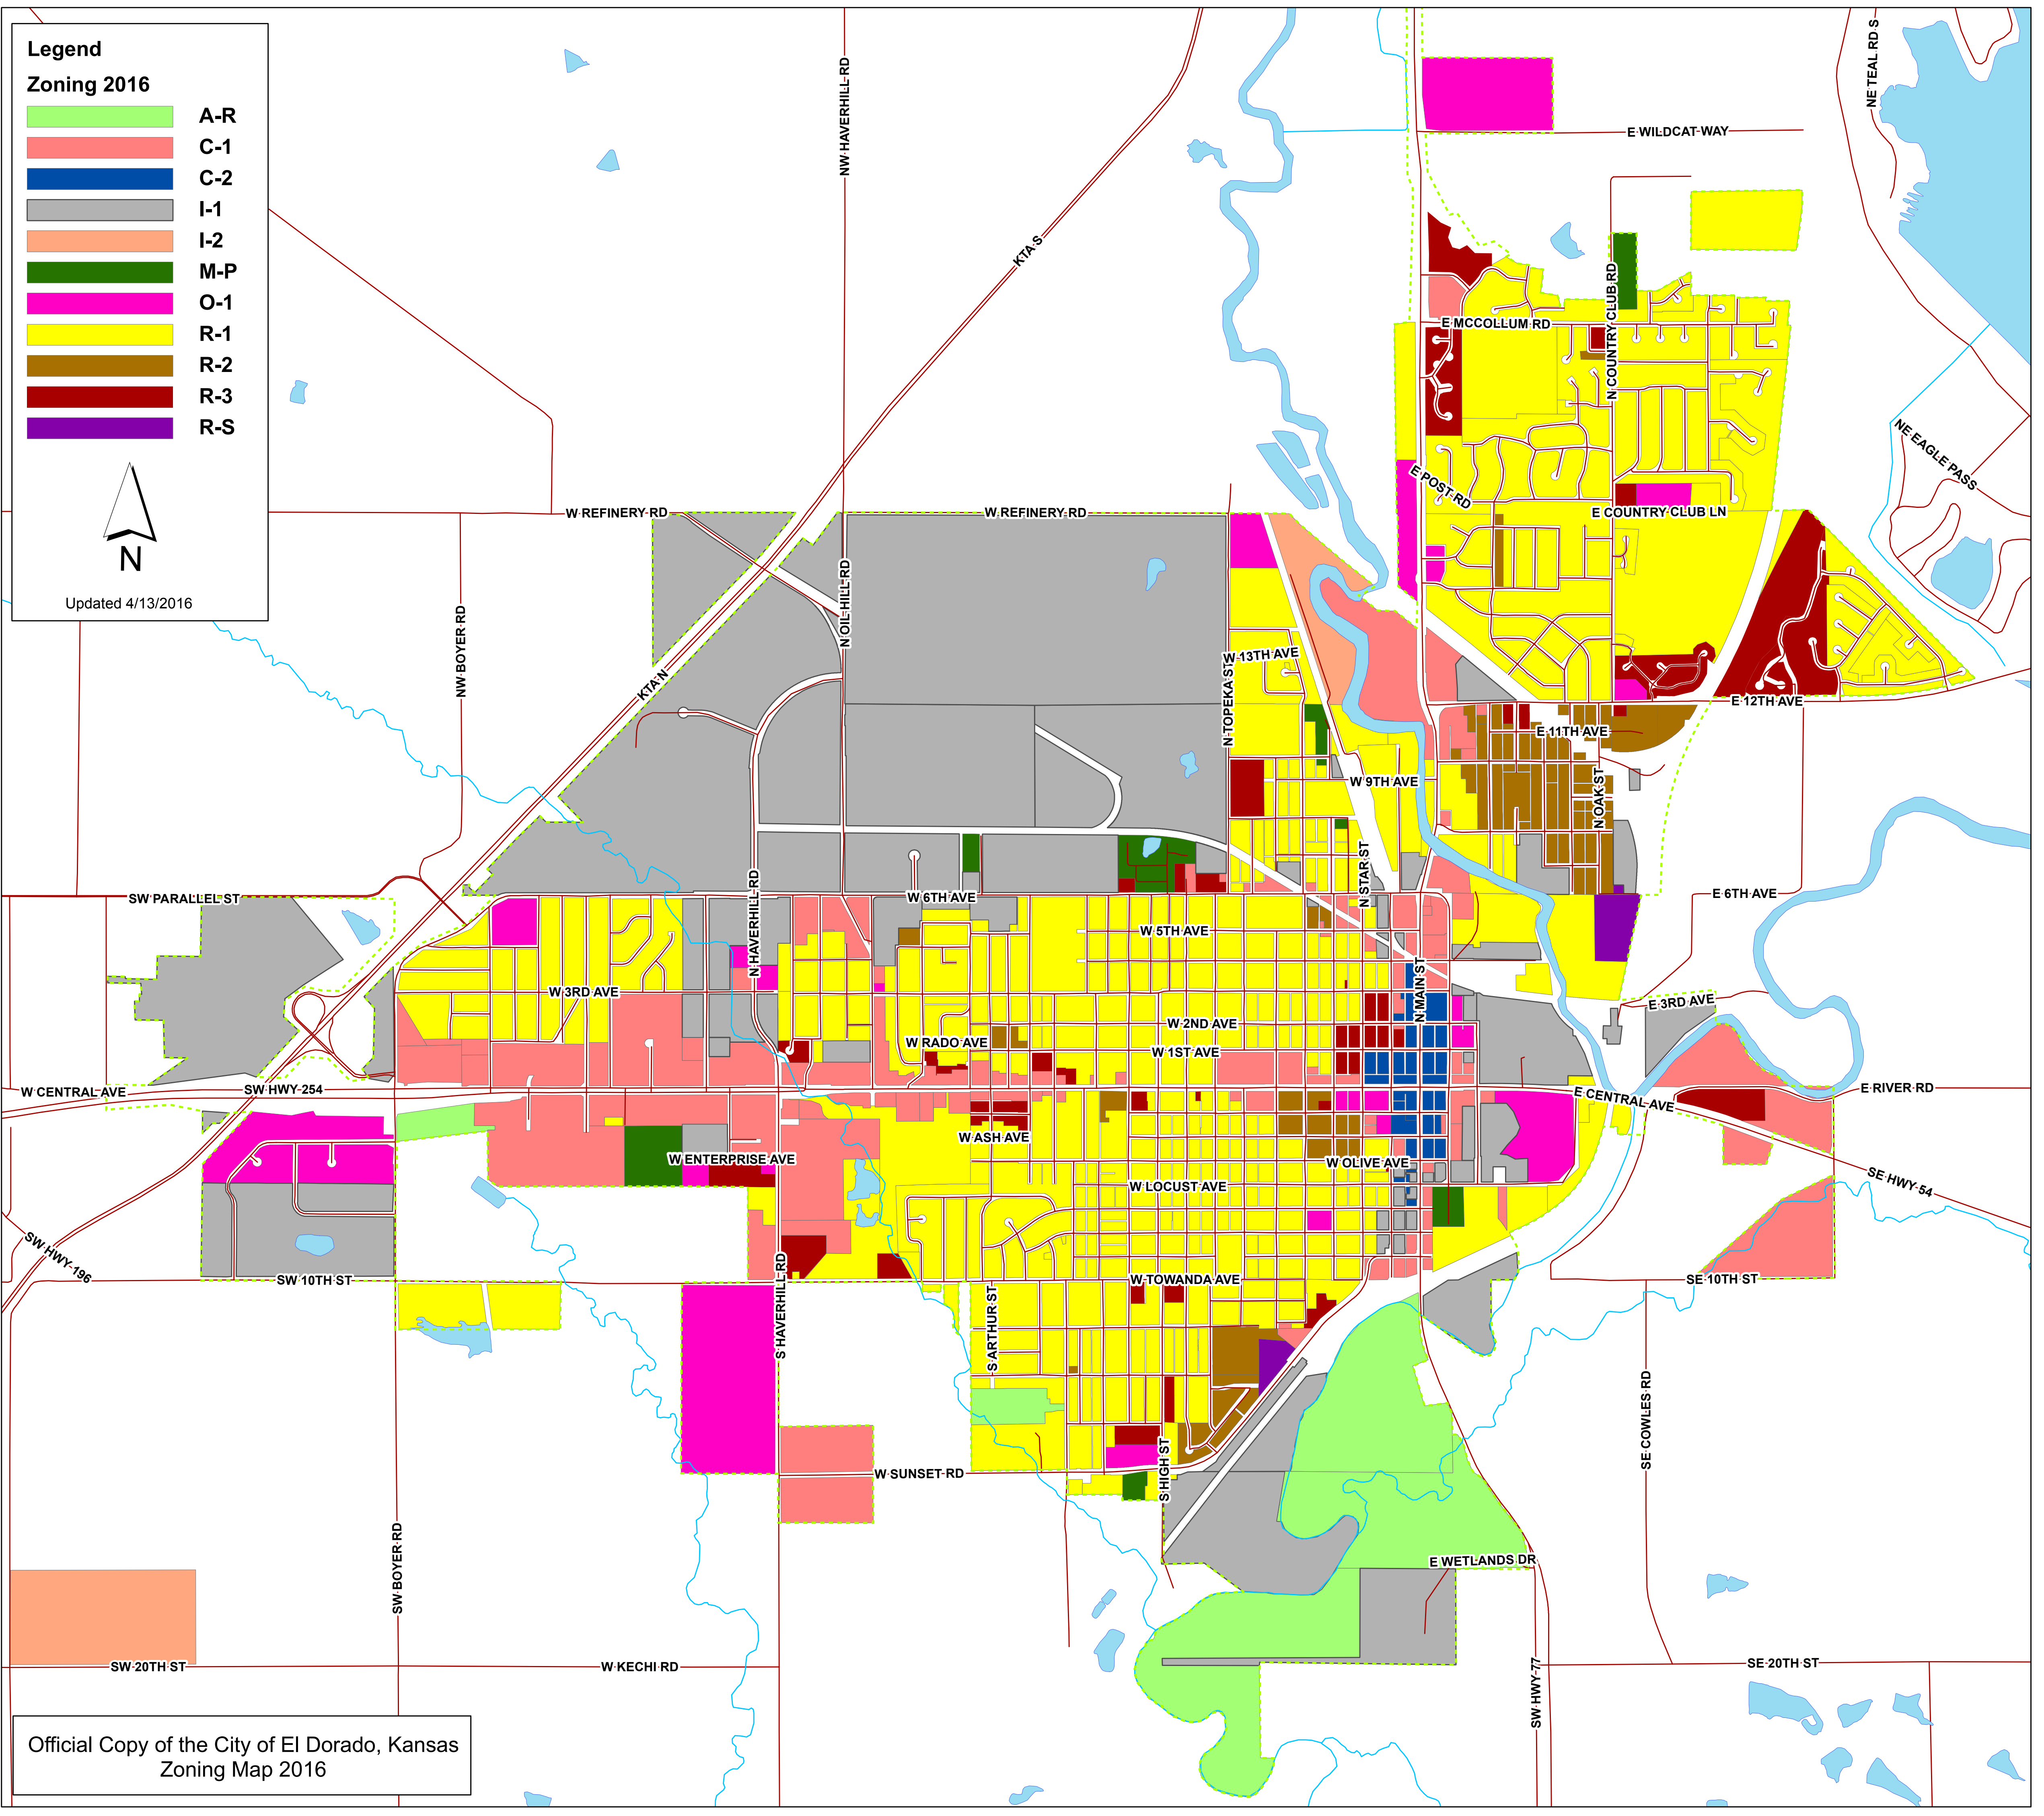

Legend
Zoning 2016

	A-R
	C-1
	C-2
	I-1
	I-2
	M-P
	O-1
	R-1
	R-2
	R-3
	R-S

Updated 4/13/2016

Official Copy of the City of El Dorado, Kansas
 Zoning Map 2016